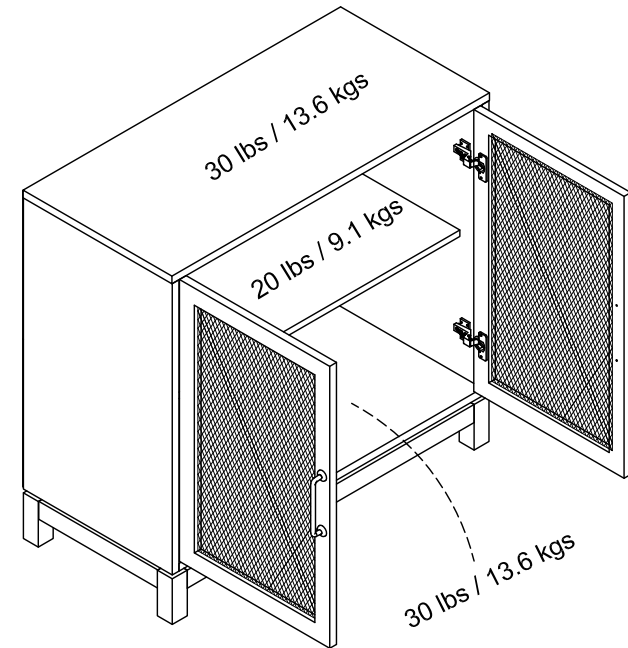

# 8791911COM -Accent Cabinet

Wood Breakdown:  
MDF 90%, PB 0%.  
Total storage: 6.27 cubic feet

Overall Product Size:  
33.6" W x 15.8" D x 31.9" H  
85.3cm W x 40.3cm D x 81.1cm H

Maximum Weight Capacities  
Unit Weight: 56.18 lbs. (25.49 kg)