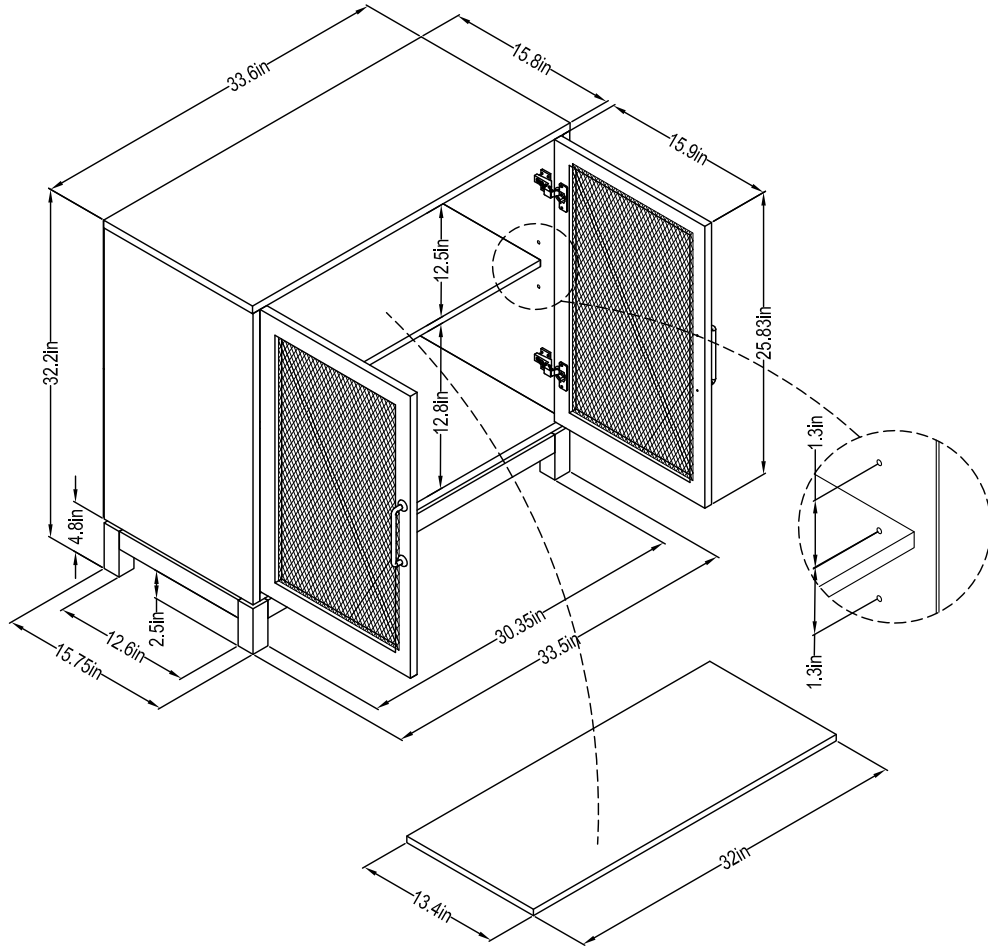

# 8791911COM -Accent Cabinet

Wood Breakdown:  
MDF 90%, PB 0%.  
Total storage: 6.27 cubic feet

Overall Product Size:  
33.6" W x 15.8" D x 31.9" H  
85.3cm W x 40.3cm D x 81.1cm H

Maximum Weight Capacities  
Unit Weight: 56.18 lbs. (25.49 kg)